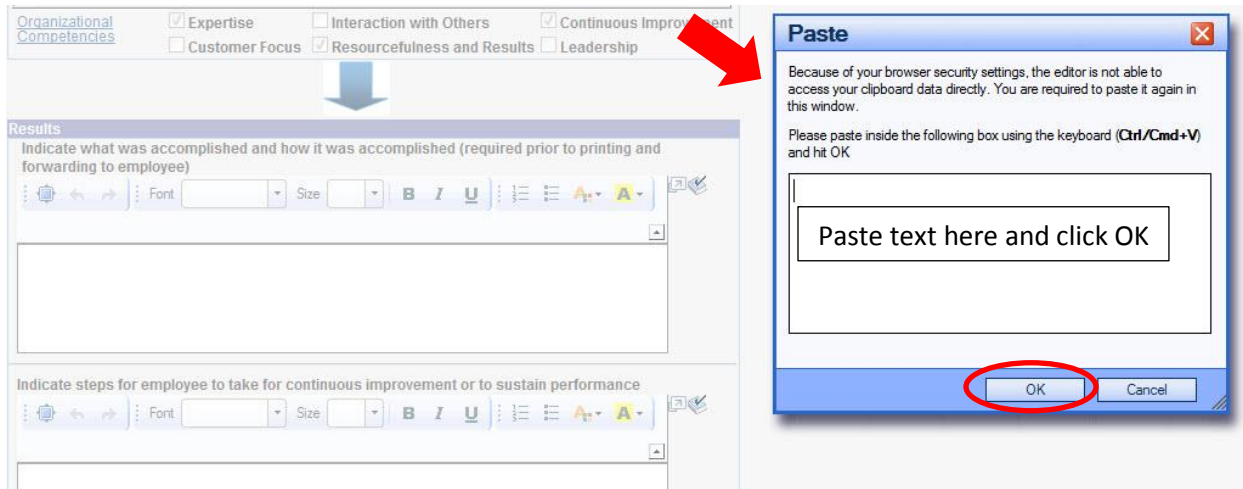

Pasting Text into the Online Performance Review

Use “Ctrl V”

It is recommended to use the keyboard short cut “Ctrl V” when pasting text into the online performance review.

Pasting using your mouse

You can also paste using your mouse, and depending on your browser, you will get the following pop-up box:

Text will then paste into text box.